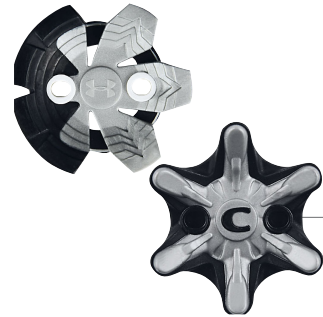

188626 Fast-Twist 3.0 (Bag)
188636 Fast-Twist 3.0 (Bowl, 400)

Zarma Tour Under Armour™

188627 Slim-Lok (Disk)

Stinger

188001 6 mm (Bag)
188003 Q-Lok (Bag)
188103 Q-Lok (Bowl, 400)
188004 Fast-Twist 3.0 (Bag)
188104 Fast-Twist 3.0 (Bowl, 400)