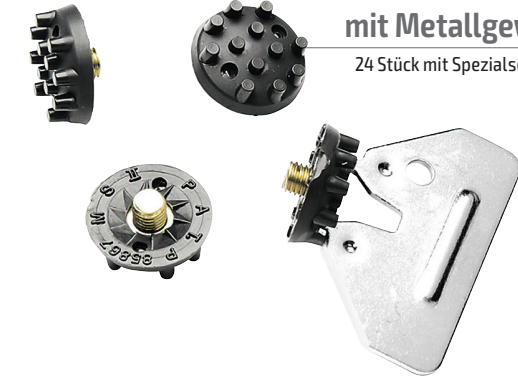

INSERT STYLES	If your receptacle looks like one of these: 	If your receptacle looks like this: 	If your receptacle looks like this: 	If your receptacle looks like this: 	If your receptacle looks like this: 	If your receptacle looks like this: 	If your receptacle looks like this:
SHOE BRAND							
ADIDAS		Alle Modelle 2002-2009	Alle Modelle ab 2009			Traxion Paragon 2001-2006	
ALBARTROSS				Alle Modelle			
ASICS		Alle Modelle ab 2010					
CALLAWAY		ChevAero, Chev Force, Chev Lite, C-Tech, Saddle, C-Tech Summer, Sport ERA, Halo Pro; Alle Modelle bis 2014	Apex Series, Chev Series, Apex Tour, Bulcher, Chev Mulligan, Cheviot, TA Chev, Tour Staff, Razr X, Sky Series, X Cage Pro, X Nitro, Xfer Pro, Xfer Nitro, XTreme			Italia Series	
DUCA DEL COSMA	Armada, Cypree, Heritage, Senator, Masters	Alle Modelle bis 2012	Maine, Beatball, Common			Executive	
DUNLOP		Biomimetic 500	2015 Styles: Biomimetic Range; 2012 Styles: Pro Lite			Alle Modelle bis 2012; Classics, Tour, Biomimetic 100, Biomimetic 300	
ECCO	Alle Modelle ab 2014 und später	Alle Modelle bis 2008		Alle Modelle 2008 & After		World Class Series	
FOOTJOY	Contour FIT, DNA 2.0, DNA Helix, FJ Energize, Freestyle, HydroLite 2.0, Tour-S, Fury, ARC XT; Sport TF, Dryloys für Damen, UltraFIT, Junior Fury	Alle Modelle 1999-2017 (ausgenommen Classics, Dry Premiere, M:Project, DNA, 2014 SuperLite Modelle 58004 und 58012); ICON Black, Dryloys Tour, FJ Boot, Originals, Embody & ARC LP	M:Project, DNA, 2014 SuperLite (Modelle 58004 und 58012)			Classics/Dry Premiere, 1857	Alle Modelle bis 1999
GEOX		Alle Modelle					
HELVESKO		Alle Modelle					
HI-TEC				Alle Modelle nach 2005			
HUGO BOSS		Alle Modelle bis 2013	Golf, LightTech				
INESIS		Alle Modelle					
LAMBDA						Alle Modelle	
LOTTUSSE		Alle Modelle					
NEW BALANCE	Alle Modelle ab 2014 und später			Alle Modelle bis 2014			
NIKE	Lunar Control, Air Zoom Accurate, React Vapor 2	Alle Modelle ab 2010 und später	TW 2015, D.N.A., FreeStyle, Contour FIT, FJ Energize, HydroLite 2.0	Alle Modelle 2001-2009	Alle Modelle bis 2001		
OAKLEY		Alle Modelle bis 2013	Alle Modelle 2013 and After				
PUMA	PWRAdapt, Blaze Sport, PROAdapt	Alle Modelle 2010-2011; 2012 Styles: Ace 2, Club 917, Jigg, PG Roma	Alle Modelle 2013-2019 (ausgenommen PWRAdapt, Blaze Sport, PROAdapt); 2012 Styles: Iso Pro, Spark Sport, Cell Fusion, Super Cell	Alle Modelle bis 2010		SF Lux Limited	
SKECHERS			Alle Modelle ab 2014 und später				
SLAZENGER		Alle Modelle				V100, V300	
STUBURT			SportLite, Cyclone eVent, Helium Tour eVent, Hydro Sport, Sport Tech	Alle anderen Modelle		Darren Clark Collection	
UNDER ARMOUR	Alle Modelle						
WALTER GENUIN				Pro Line		Classic Line	
WALTER HAGEN		Alle Modelle					
WOLSEY						All Styles	

1857 Golf Spikes mit Metallgewinde 9 mm
24 Stück mit Spezialschlüssel im Polybag.